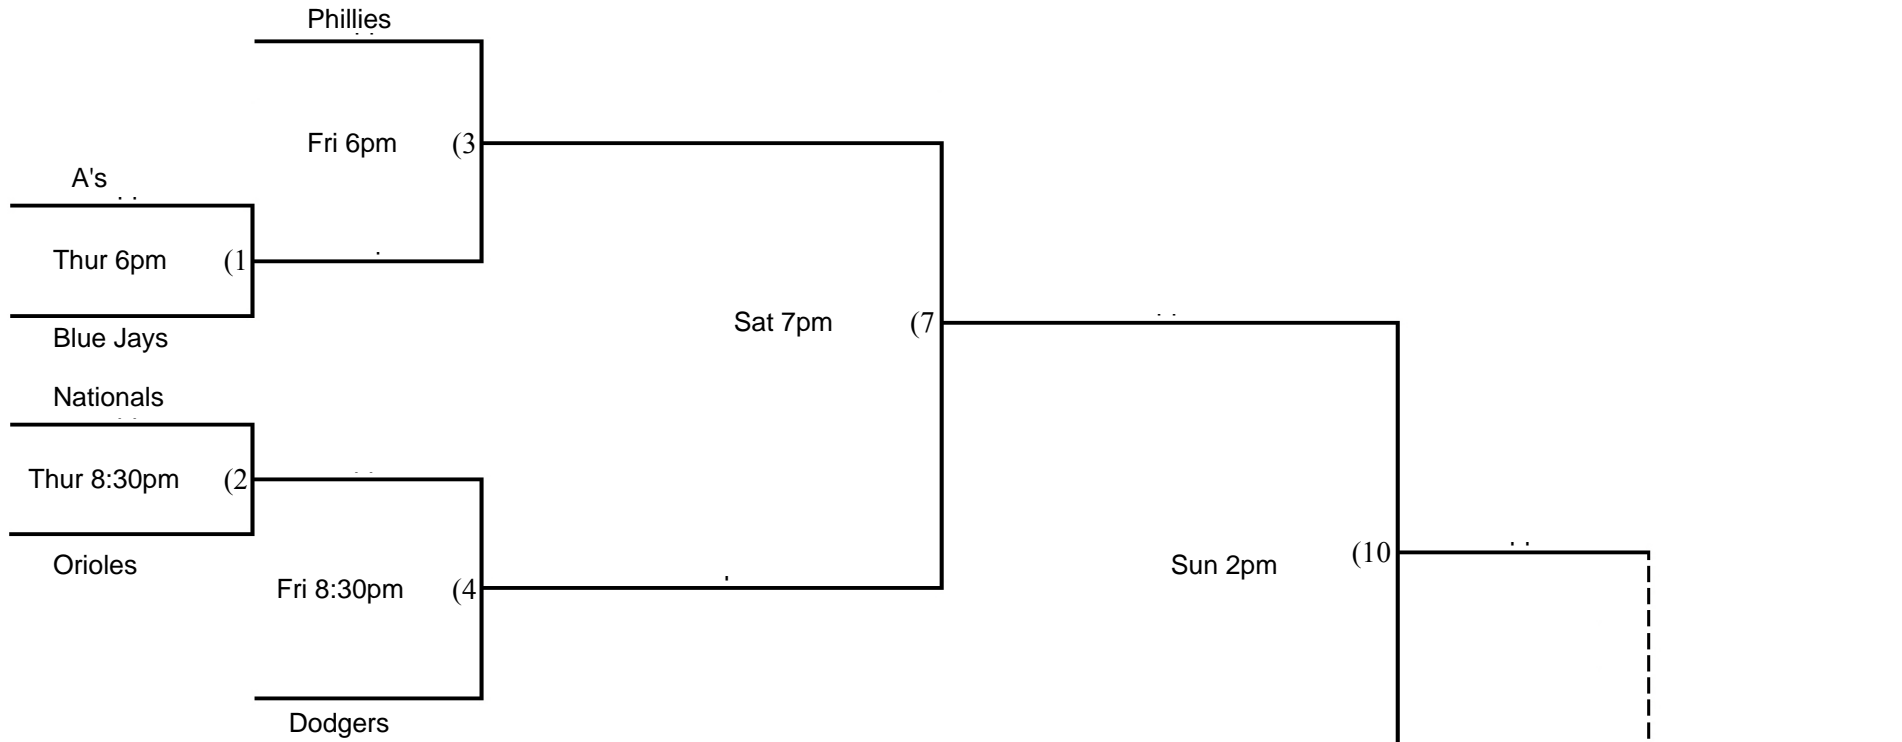

2016 Hallie Youth Days - Babe Ruth

Winner's Bracket

Loser's Bracket

* All Games are played on Sippel Field