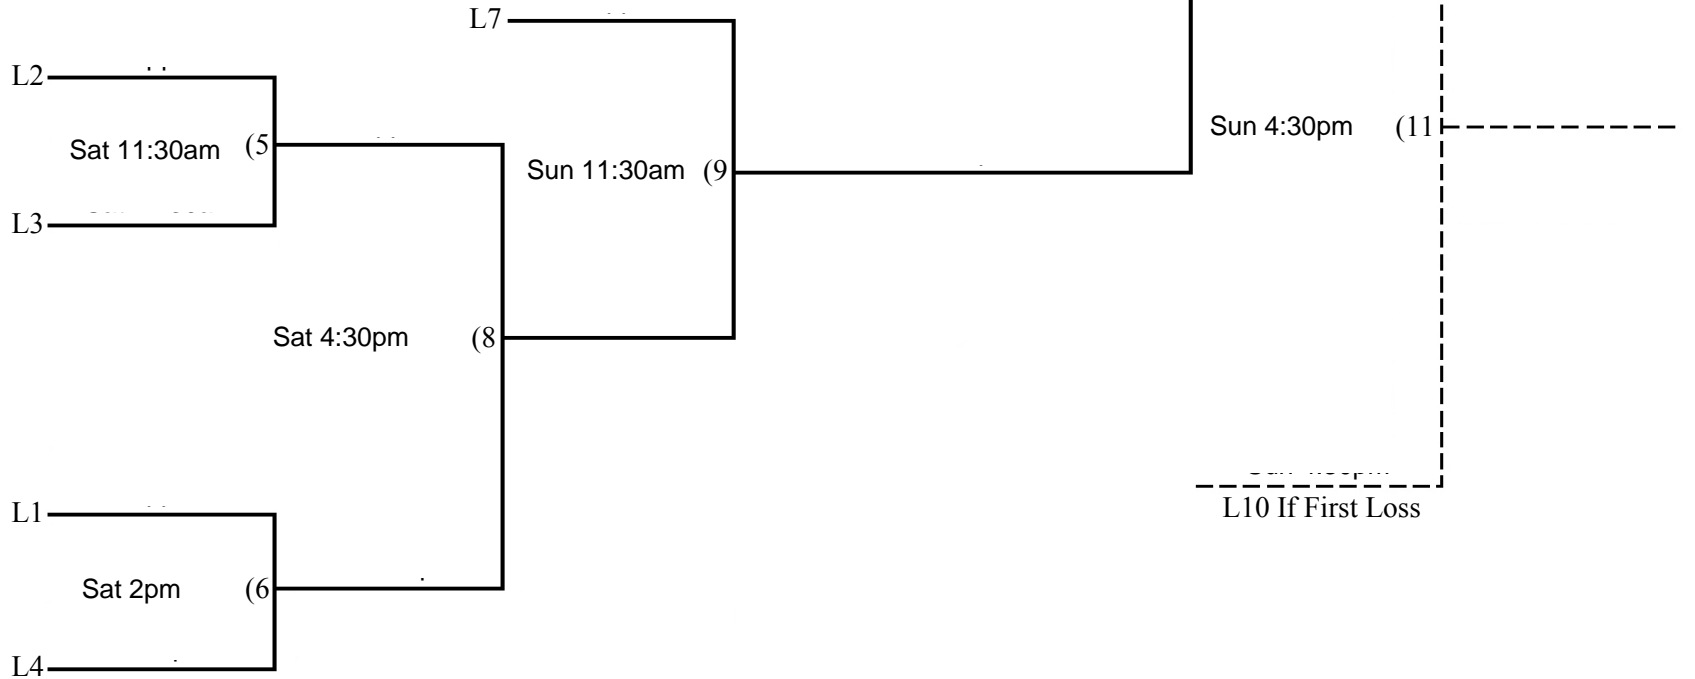

2016 Hallie Youth Days - Babe Ruth

Winner's Bracket

Loser's Bracket

* All Games are played on Sippel Field